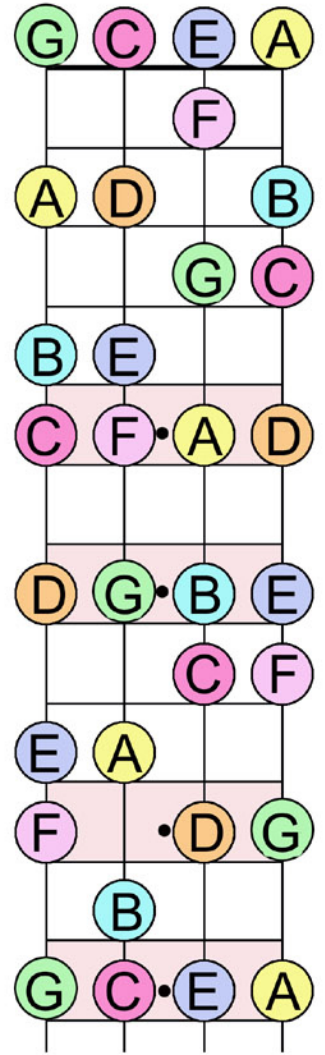

UKULELE CHORD FORMS & FRETBOARD (C TUNING)

● Root - Played ● Played ● Root - but NOT played

	R 3 5 R	5 R 3 5	5 R 3 R	R 5 R 3	3 5 R 3
MAJOR					
	R 3 5 7	5 7 3 5	5 R 3 7	R 5 7 3	7 3 5 R
MAJ 7th					
	R 3 b7 R	b7 3 5 R	5 R 3 b7	R 5 b7 3	3 b7 R 5
SEVENTH					
	R 3 6 R	6 3 5 R	5 R 3 6	R 5 6 3	
SIXTH					
	R 3 b7 2	5 2 3 b7	3 b7 2 5	b7 3 5 2	
NINTH					
	R b3 5 R	5 b3 5 R	5 R b3 5	R 5 R b3	b3 5 R b3
MINOR					
	R b3b7 R	b7b3 5 R	5 R b7b3	R 5 b7b3	b3b7 R 5
MIN 7th					
	R b3 6 R	R 5 6 b3	5 R b3 6	6 b3 5 R	
MIN 6th					

Circle of Fifths

	R b5 6 b3		R 3 #5 R		b7 3 b5 R	R b5b7 3		b7 3 #5 R	3 b7 R #5
	b5 R b3 6		#5 R 3 #5						
	b3 6 R b5		3 #5 R 3						
	6 b3 b5 R								
DIMINISHED		AUGMENTED		7b5			7#5		