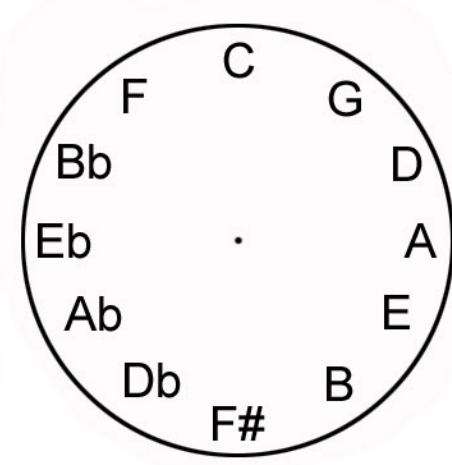

UKULELE CHORD FORMS & FRETBOARD (C TUNING)

● Root - Played ● Played ● Root - but NOT played

	R 3 5 R	5 R 3 5	5 R 3 R	R 5 R 3	3 5 R 3
MAJOR					
	R 3 5 7	5 7 3 5	5 R 3 7	R 5 7 3	7 3 5 R
MAJ 7th					
	R 3 b7 R	b7 3 5 R	5 R 3 b7	R 5 b7 3	3 b7 R 5
SEVENTH					
	R 3 6 R	6 3 5 R	5 R 3 6	R 5 6 3	
SIXTH					
	R 3 b7 2	5 2 3 b7	3 b7 2 5	b7 3 5 2	
NINTH					
	R b3 5 R	5 b3 5 R	5 R b3 5	R 5 R b3	b3 5 R b3
MINOR					
	R b3b7 R	b7b3 5 R	5 R b7b3	R 5 b7b3	b3b7 R 5
MIN 7th					
	R b3 6 R	R 5 6 b3	5 R b3 6	6 b3 5 R	
MIN 6th					

Circle of Fifths

	R b5 6 b3		R 3 #5 R		b7 3 b5 R	R b5b7 3		b7 3 #5 R	3 b7 R #5
	b5 R b3 6		#5 R 3 #5						
	b3 6 R b5		3 #5 R 3						
	6 b3 b5 R								
DIMINISHED		AUGMENTED		7b5			7#5		